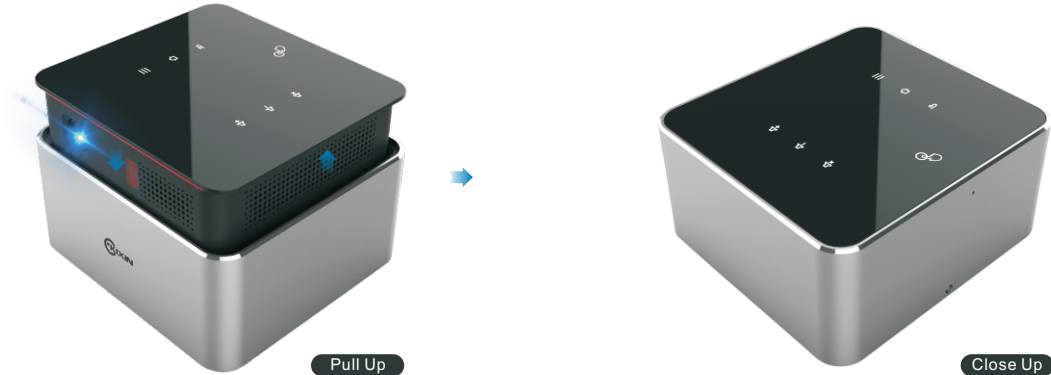

K6

K5

K5

DLP Pico Projector

- 4K IMAX Cinema
- DLP Display Technology
- 2.4G/5G Dual Band WiFi

150 ANSI Lumens	16G Built-in Storage	8000 mAh Battery
---------------------------	--------------------------------	----------------------------

Retractable Lens, New Concept Design
Full Touch Crystal Touch Screen

K6

The first automatic telescopic projector

- Multi-touch, intelligent operation
- Industrial design paradigm
- subverting tradition
- Support 4K HD video
- shock sound effects
- served with live scene
- one-step mirroring screen

Android7.1	BT 4.0	Battery	3D IMAX	Wifi

DLP Pico Projector K6

Parameters		Selective Color	Silver <input type="checkbox"/> Black <input type="checkbox"/>
Display Technology	DLP	Throw Ratio	1.4:1 (31 Inch@1M)
CPU	Quad core cortex-A53 64-bit	Operating System	Andriod 7.1
GPU	Mali450	Projection Size	40"-300 "
Image Brightness	150 ANSI Lumens	Projection Distance	0.5m - 8m
Light Source	LED(R,G,B)	Screen Ratio	4:3/16:9/16:10
Built-in memory	16G	Keystone Correction	Automatic, Vertical: ± 40 Degrees
RAM	2G	Focus Mode	Manual Focus
Contrast Ratio	500 : 1	Projection Mode	Front Projection、Rear Projection
Life Time	30000 Hours	Weight	0.99kg
Color Gamut	>=120%NTSC	Power	AC100-240V, 50/60Hz
Battery	7.4V 6000mAh(Work For 2.0Hours)	Power Input	12V-3A DC
Size (Pull Up)	120*128*96mm	Wifi	2.4G/5G Wifi
I/O Port		Size (Close Up)	120*128*63.5mm
1×HDMI1.4 input	480P,720P,1080P	1×Earphone Jack	3.5mm
2×USB	Support Flash Drive Read Data	1×12V DC Input	Power Adapter: 12V-3A DC

100 ANSI Lumens	8G Built-in Storage	6000 mAh Battery
------------------------------	----------------------------------	-------------------------------

IMAX Cinema

90°
Rotating Degree

Kaleidoscope Pico Projector K5H