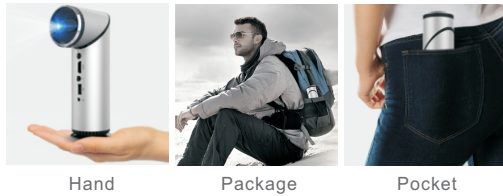

Kaleidoscope Pico Projector

- 90 Rotating Degree
- SLR Camera Rotating Focus
- DLP Display Technology
- Projection Lmage Size 12-200inch
- 2.4G/5G Dual Band WiFi
- Input Ports HDMI/USB/TF/3.5mm

100 ANSI Lumens	8G Built-in Storage	6000 mAh Battery

IMAX Cinema